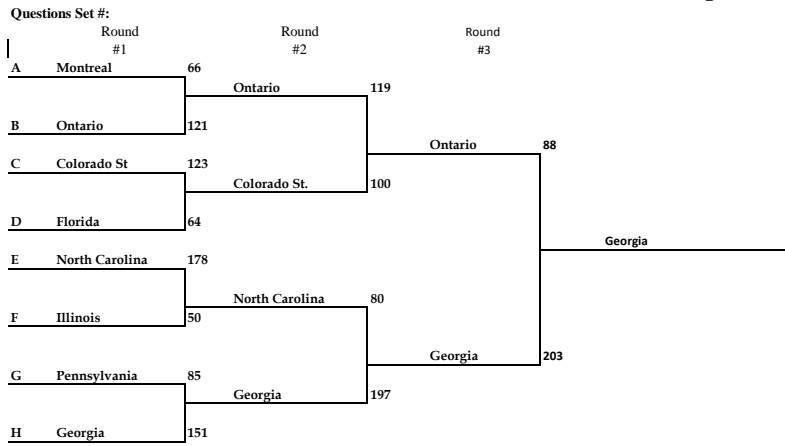

24 Team Single Elimination Bracket

Upon Completion of Rounds 1 through 3, Remaining 3 teams will be ranked based on highest cumulative point total from rounds 1,2 and 3.
Top seed will advance to Final Match and play winner of Match 22.